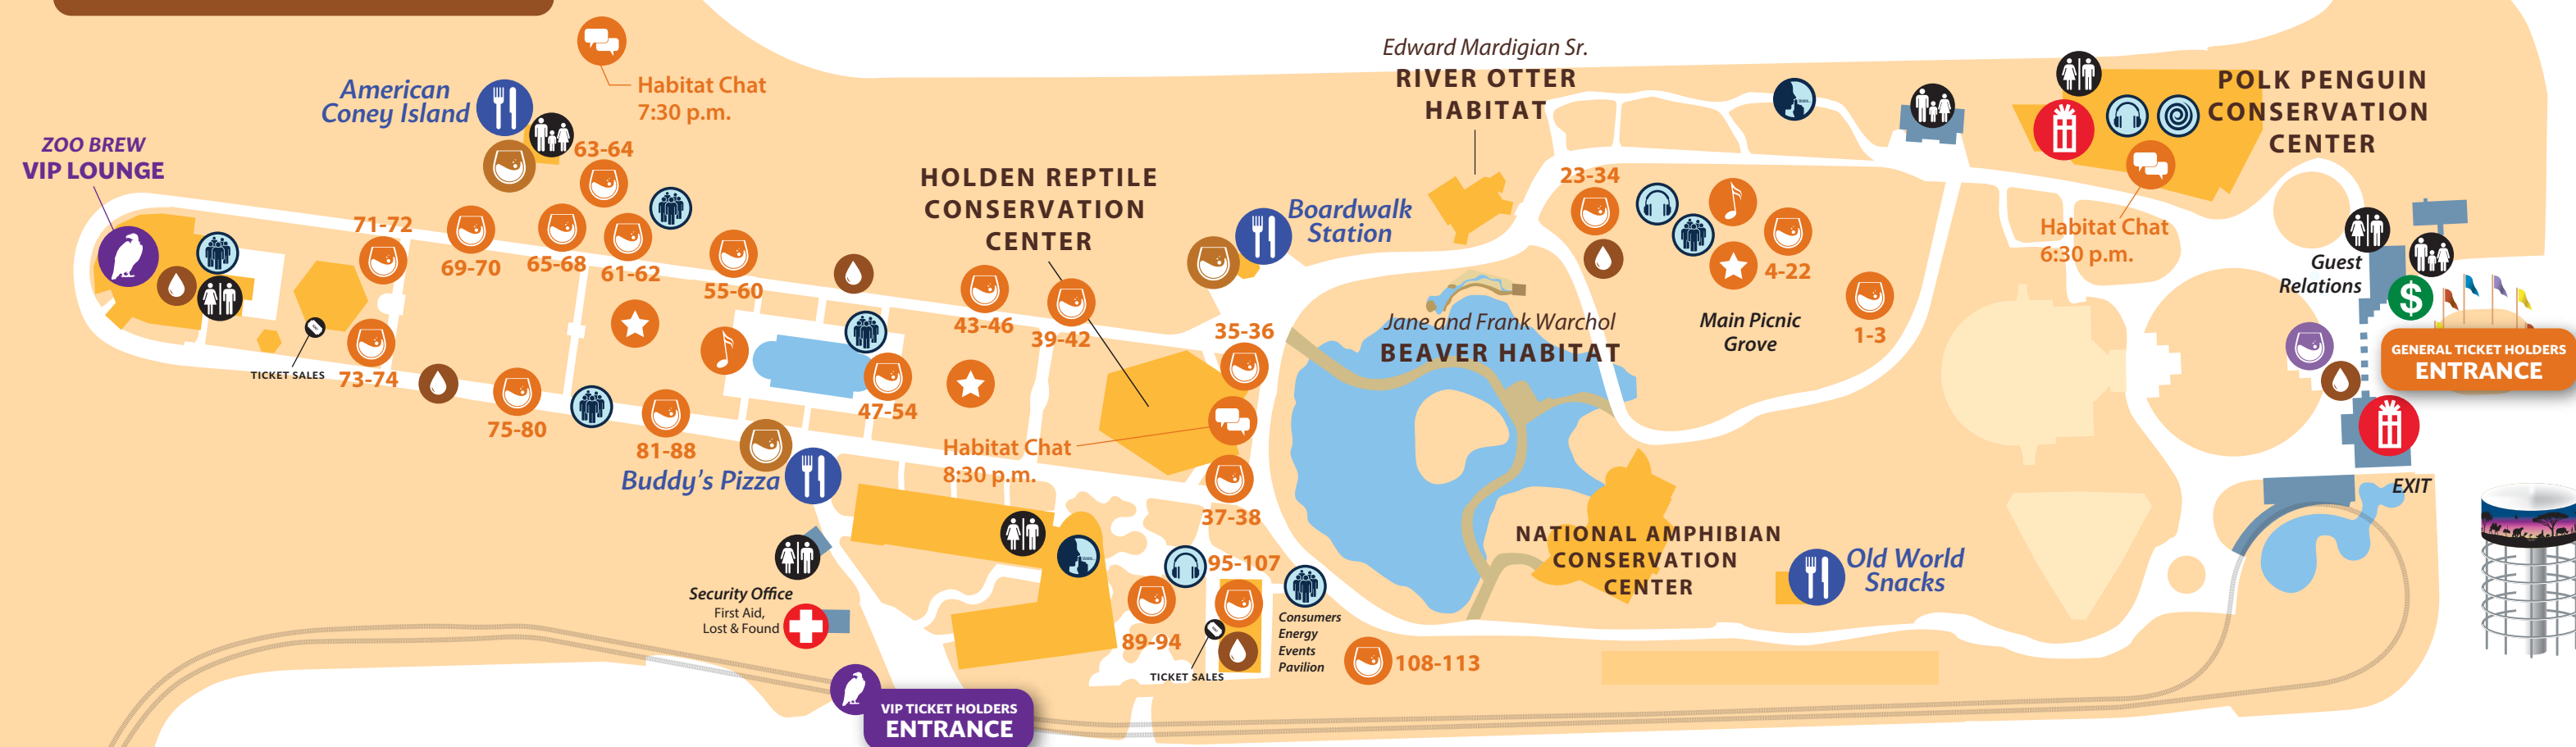

- Arbor Brewing Company Buzzsaw IPA
- Perrin Brewing Co. 59-10 IPA
- Grand River Brewery 313 Polish Lager
- Founders Brewing Co. Más Agave Premium Hard Seltzer Lime

Transportation Options

Please remember that drinking and driving is dangerous to all. For your safety and convenience, you are welcome to leave your vehicle at the Detroit Zoo overnight for pickup tomorrow.

1 drink punch = 3 oz. pour
2 drink punch = 6 oz. pour
Last call at 9:30 p.m.
Last pour at 9:45 p.m.

The tastings at the back of the Zoo will close at 8 p.m.

Unlimited soft drinks are available for Designated Driver ticket holders. **Designated Driver ticket holders are not permitted to consume alcohol at the event.**

Proceed to the back of the Zoo to Mitten Market, Arctic Outlook picnic site, Australian Outback Adventure entrance, grizzly bears and wolves to experience additional beer tastings 22B-34B.*
* These select tastings will close at 8 p.m.
Habitat Chat – 7 p.m. at Grizzly bears

WELCOME BEER
Don't forget your welcome beer courtesy of Griffin Claw Brewing Co.

HABITAT CHATS
6:30 p.m. – Penguins
7 p.m. – Grizzly bears
7:30 p.m. – Tigers
8:30 p.m. – Water monitor

ENTERTAINMENT
Collision Six – Main Picnic Grove
Tom Butwin – Rackham Fountain
Mobile Photo booth by TapSnap – Throughout the Zoo